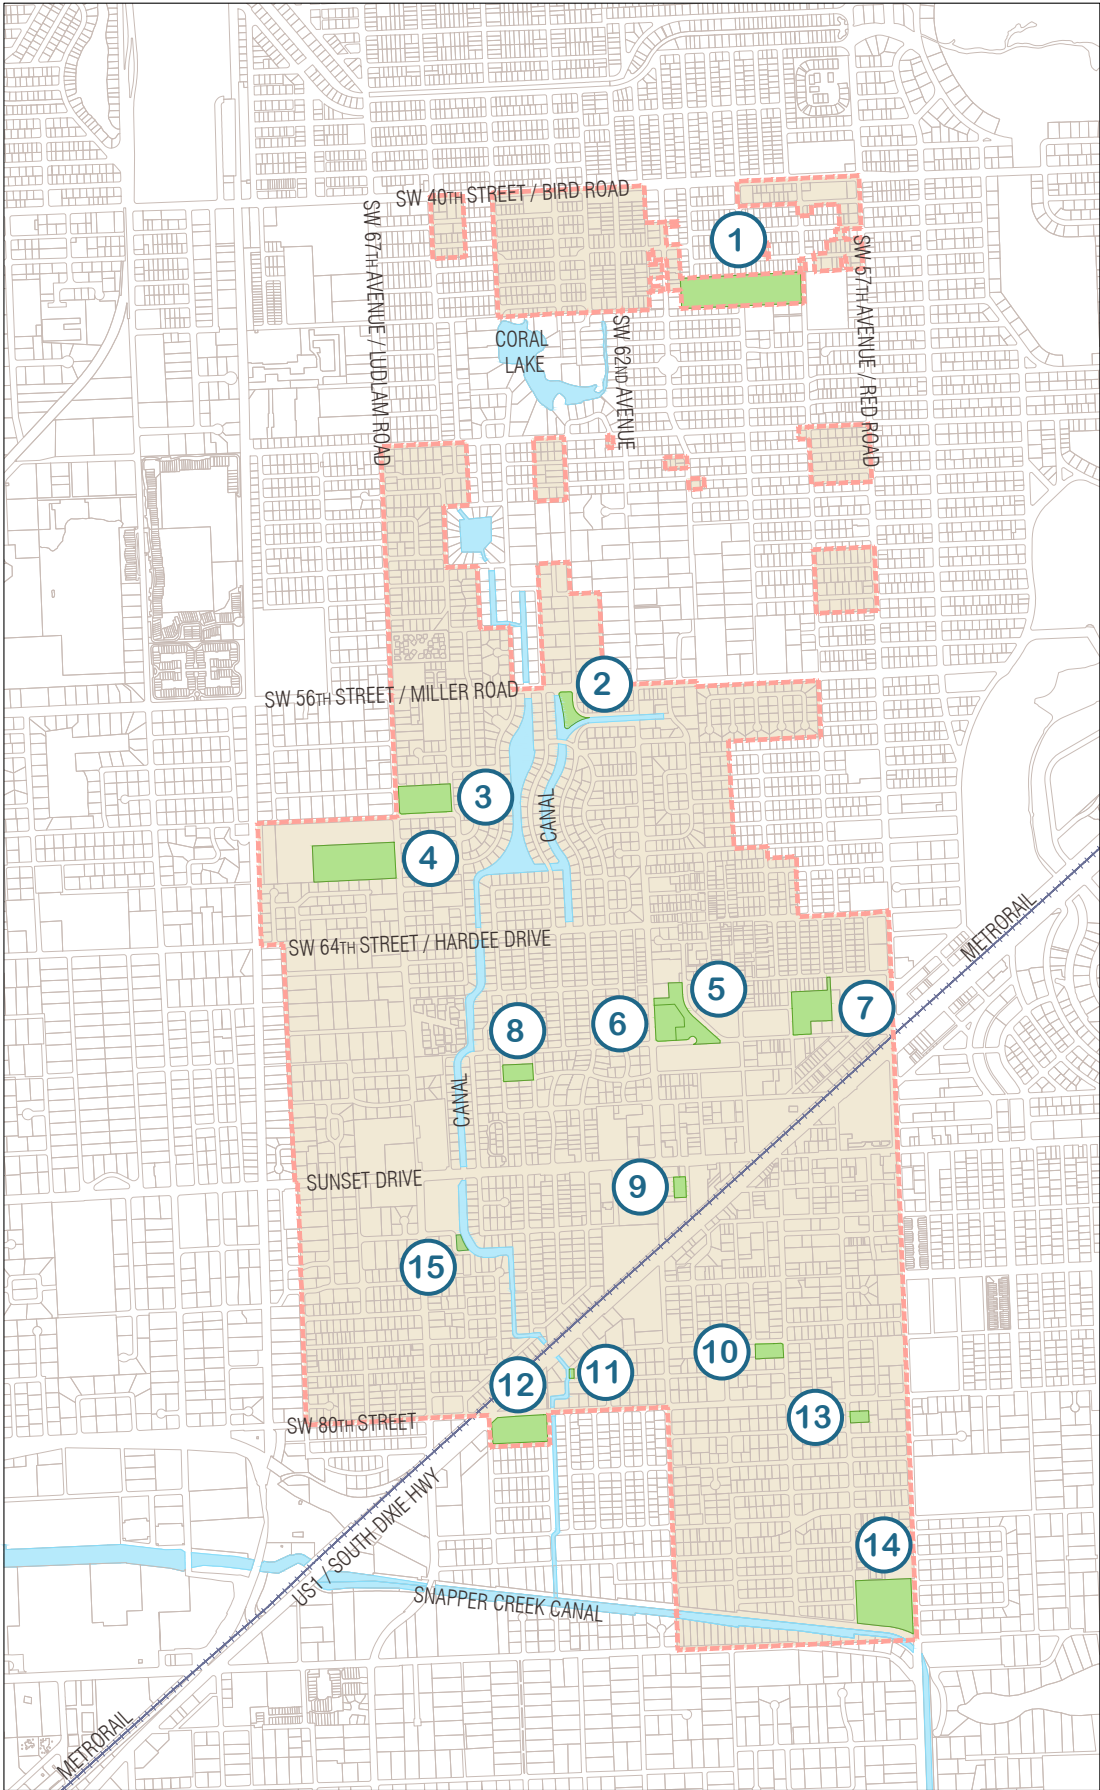

Parks and Facilities

- 1 SOUTH MIAMI PARK
- 2 BREWER PARK
- 3 GIRL SCOUT LITTLE HOUSE RESERVE
- 4 PALMER PARK
- 5 MARSHALL WILLIAMSON PARK
- 6 SOUTH MIAMI SENIOR CENTER
- 7 GIBSON-BETHEL COMMUNITY CENTER
MURRAY PARK
MURRAY PARK AQUATIC CENTER
- 8 ALL AMERICA PARK
- 9 JEAN WILLIS PARK
- 10 VAN SMITH PARK
- 11 DOG PARK
- 12 FUCHS PARK
- 13 VETERANS PARK
- 14 DANTE FASCELL PARK
- 15 VICE MAYOR ROBERT C. WELSH JR. PARK

LEGEND:
 CITY LIMITS
 EXISTING PARKS

June 2017