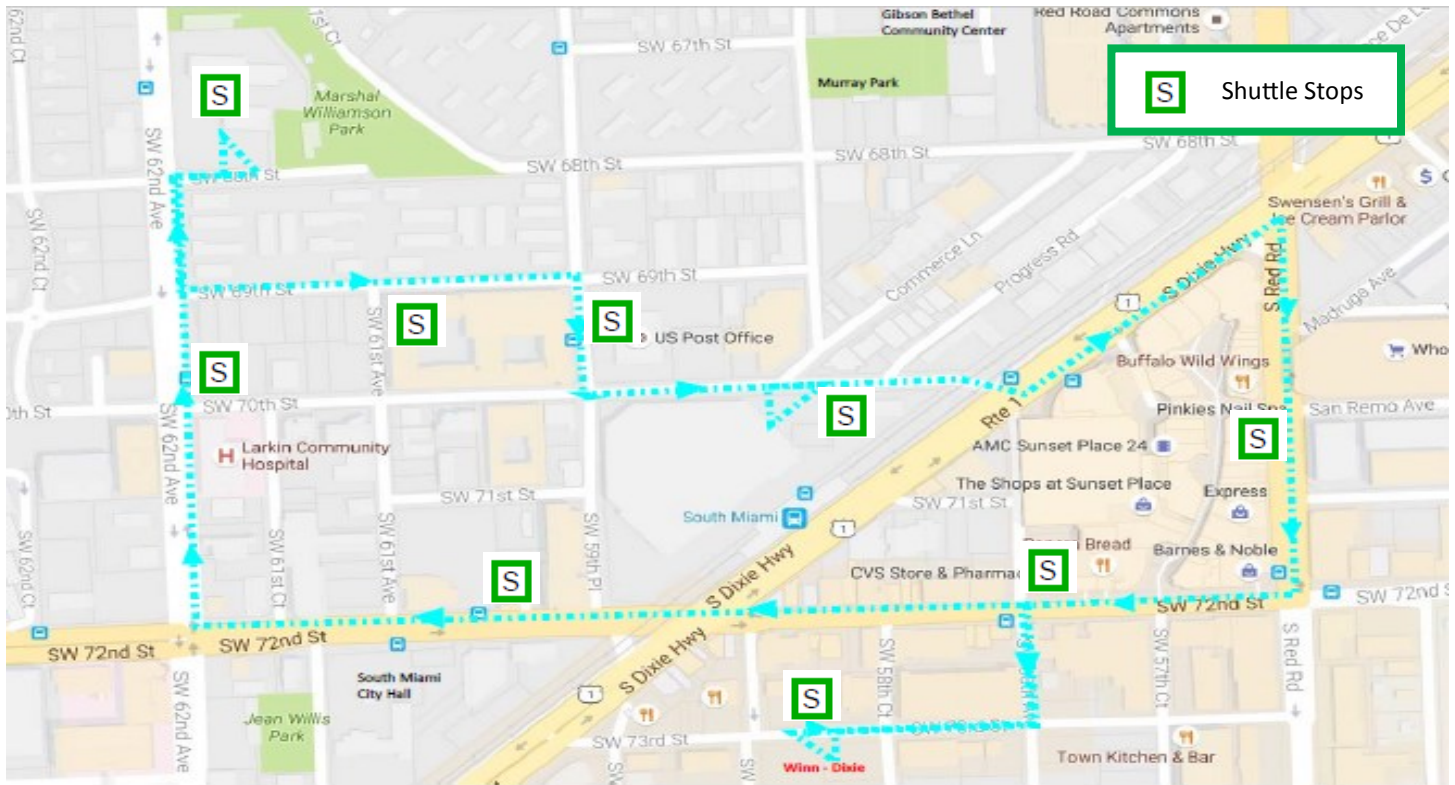

# SOMI SHUTTLE SERVICE

TUESDAYS, WEDNESDAYS & THURSDAYS - 11 AM to 7 PM • FRIDAYS - 11 AM to 11 PM • SATURDAYS - 12 PM - 12 AM

No shuttle on Sunday and Monday

**FREE!**

For more information please call 305-668-2510 or email: [publicworksdept@southmiamifl.gov](mailto:publicworksdept@southmiamifl.gov)

Shuttle Stops	Nearby Landmarks
<ul style="list-style-type: none"> <li>5995 SUNST DRIVE</li> <li>7031 SW 62ND AVE</li> <li>6701 SW 62ND AVE</li> <li>69TH ST &amp; 61ST AVE</li> <li>5927 SW 70TH STREET</li> <li>5870 SW 70TH ST</li> <li>57TH AVENUE, N/O SW SAN REMO</li> <li>5795 SUNSET DRIVE</li> <li>5850 SW 73RD ST</li> </ul>	<ul style="list-style-type: none"> <li>MACK CYCLE</li> <li>LARKIN HOSPITAL</li> <li>SOUTH MIAMI SENIOR CENTER</li> <li>VALENCIA SOUTH MIAMI</li> <li>SOUTH MIAMI POST OFFICE</li> <li>SOUTH MIAMI METRORAIL STATION</li> <li>SUNSET PLACE</li> <li>CVS</li> <li>WINN-DIXIE</li> </ul>
<p>Total Approximate Cycle Time: 25-30 minutes</p>	<p>Total Length of Route: 2 miles</p>